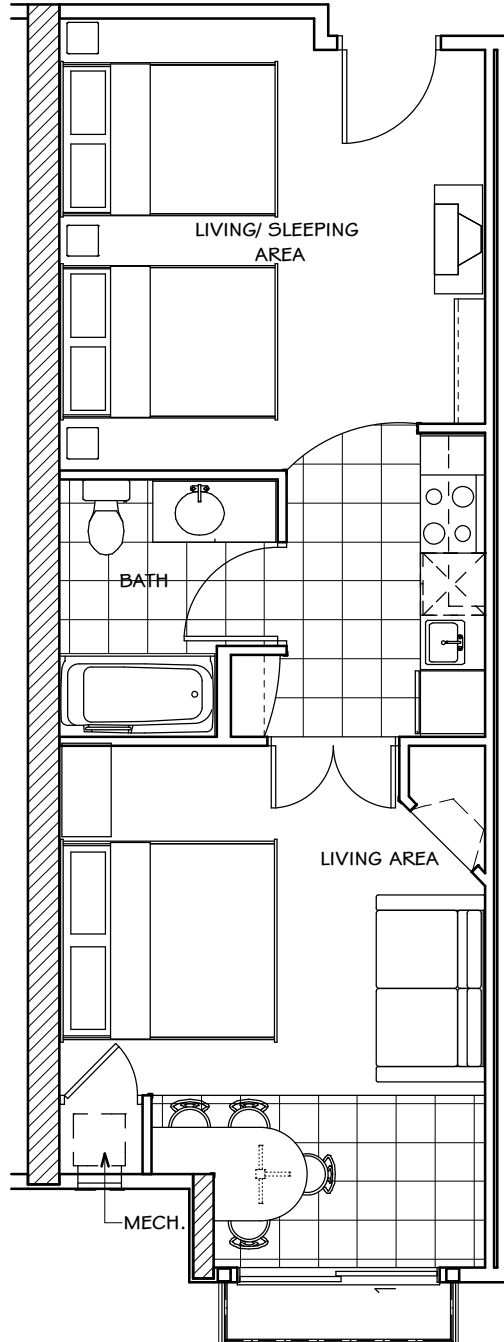

# Chula Vista Fairway Villas, Building "D1"

**Architectural Design Consultants Inc.**

230 Horizon Drive □ Suite 102

Verona, WI 53593

Phone: (608) 848-2324 Fax: (608) 848-5122

www.adci.ws

## 7331 UNIT A.1